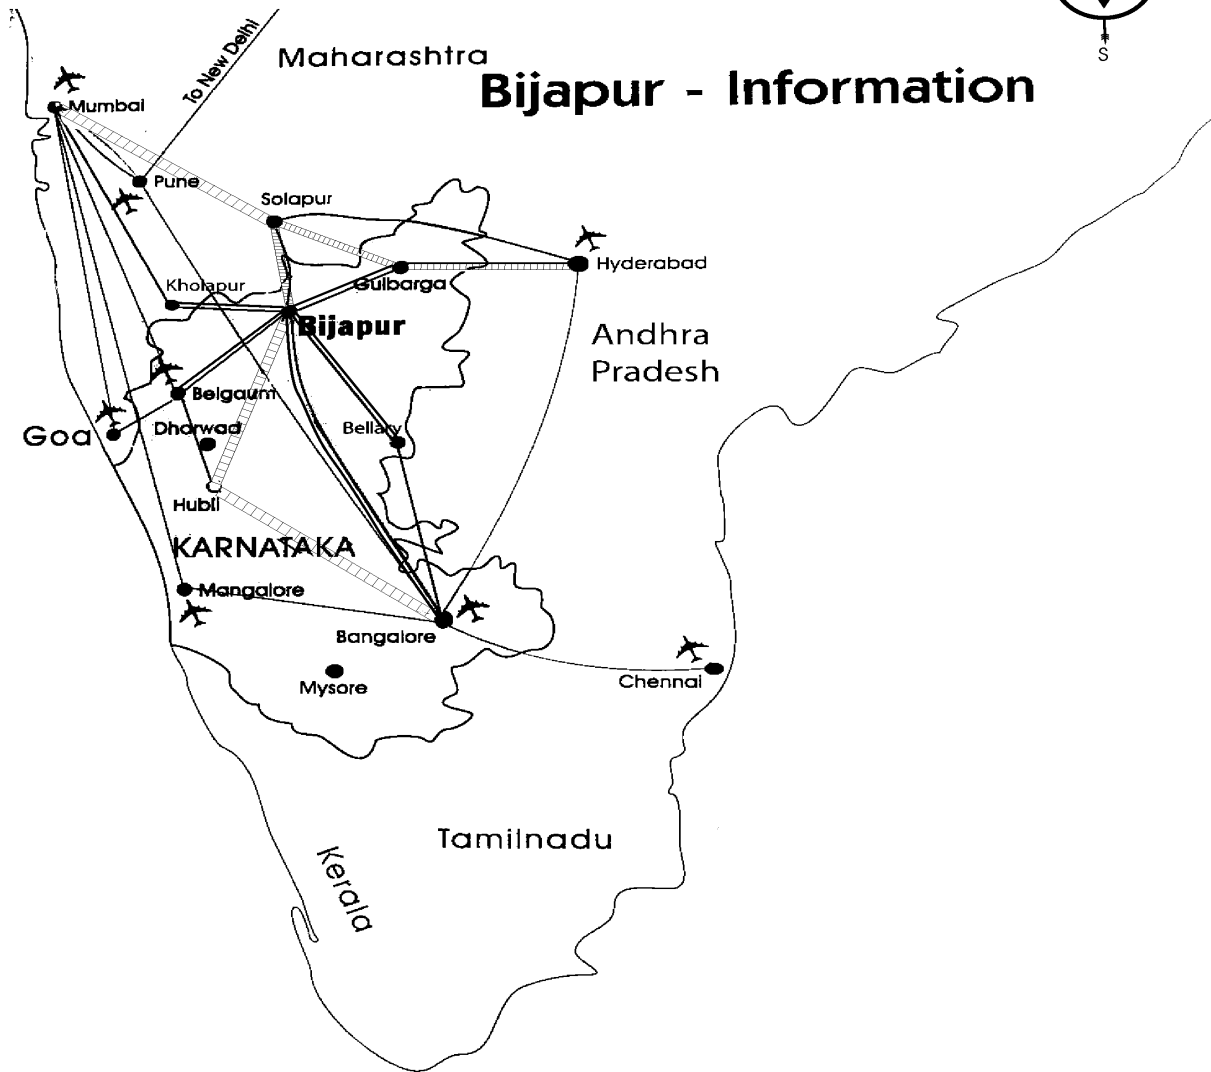

# Vijayapura Location

(Earlier known as Bijapur)

## Nearest air ports

BELGAUM	200 Kms
HUBLI	200 Kms
PUNE	350 Kms
HYDERABAD	360 Kms

<b>By Road:</b> Bangalore, Belgaum, Hubli, Solapur, Pune, Mumbai, Kholapur, Hyderabad.
<b>By Rail:</b> Bangalore, Hubli, Solapur, Pune, Mumbai, Hyderabad.